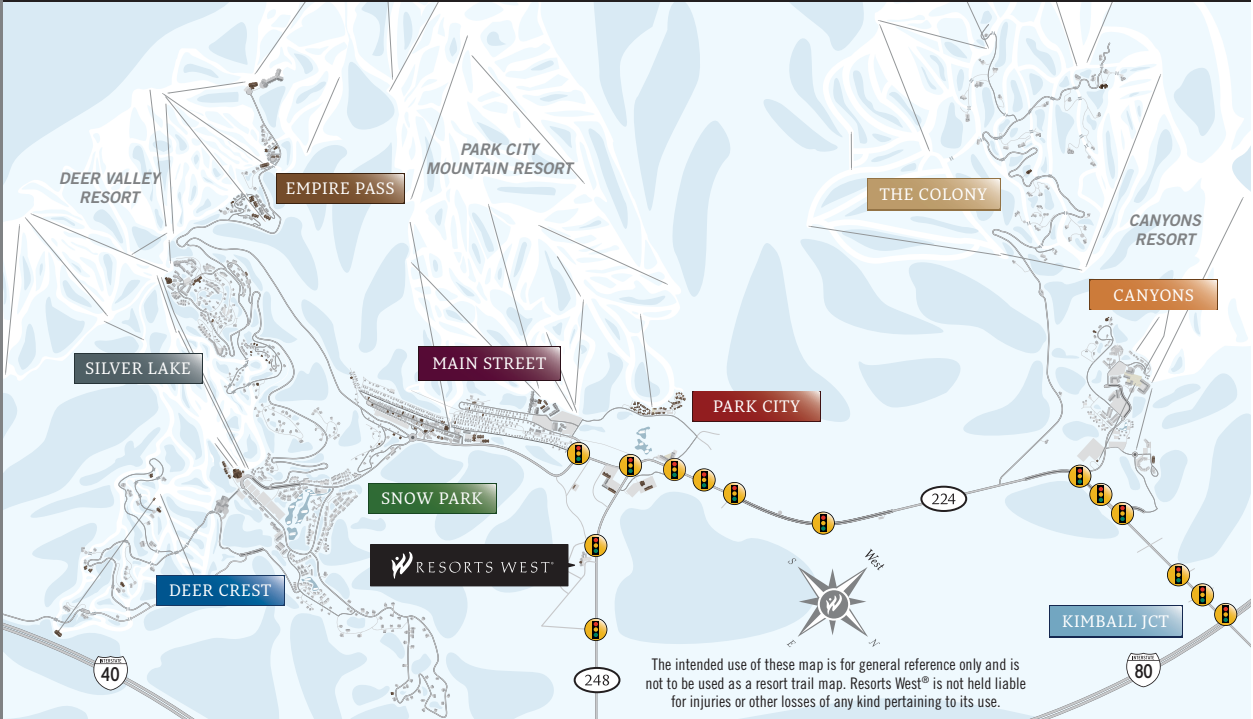

DEER VALLEY® | PARK CITY | CANYONS

www.resortswest.com

AFTER HOURS CHECK-IN DIRECTIONS

RESORTS WEST® OFFICE

Look for this icon on the Park City map
on pg. 2 for office location.

SLC AIRPORT TO RESORTS WEST® OFFICE

End: Resorts West
1795 Sidewinder Dr
Park City, UT 84060

HEBER CITY AIRPORT TO RESORTS WEST® OFFICE

Start: Heber City Airport (OK3AIR)
1980 Airport Road
Heber, UT 84032

- Head northeast toward S Daniel Rd/S Daniels Rd 0.8 mi
- Take the 1st left onto S Daniel Rd 0.7 mi
- Turn right onto US-189 N/US-189 Scenic N 384 ft
- Take the 1st left onto US-189 N/US-40 W/S Main St Continue
to follow US-189 /US-40 W 13.7 mi
- Take exit 4 toward Park City/Kamas 0.3 mi
- Turn left onto UT-248 W 2.6 mi
- Turn left onto Sidewinder Dr 427 ft.
Destination will be on the right 430 ft

End: Resorts West
1795 Sidewinder Dr
Park City, UT 84060

AFTER HOURS CHECK-IN INSTRUCTIONS:

Because you will be arriving after
our office closes, your check-in packet
will be placed in our after hours lock box.
The lock box is located to the right of the
front doors by the building directory

THE CODE TO THE LOCK BOX IS 1354.

OVERVIEW OF PARK CITY

LEGEND

- Ski In / Out Property
Note: Icon color changes per area
- Property
Note: Icon color changes per area
- Ski School
- Chairlift
- Gondola
- Lift Tickets
- Cross Country Skiing
- Food
- Grocery Store
- State Liquor Store
- Points of Interest
- Theater
- Child Services
- Clinic
- Stop Light
- Parking
- Bus Route