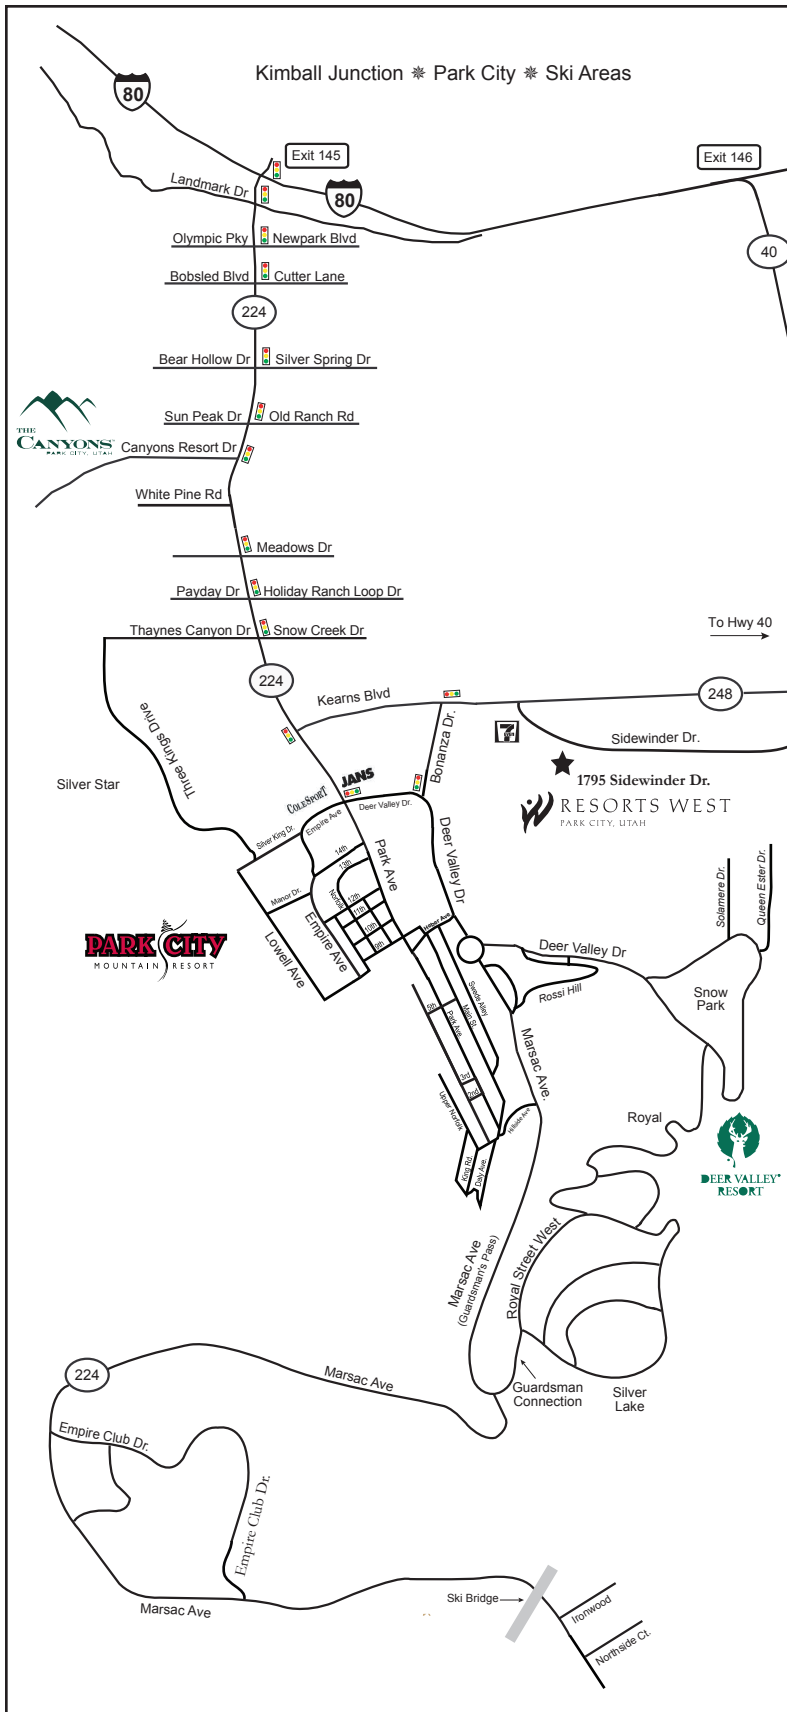

RESORTS WEST CHECK-IN MAP

1795 Sidewinder Dr.
Park City, UT 84060

Head Northwest on North Terminal Drive
go 2.7 mi or about 5 mins

 **Take the ramp on the left onto I-80 E**
go 6 mi or about 7 mins

 **Take exit 304 to merge onto I-80 E toward Cheyenne**
go 21.8 mi or about 20 Mins

 **Take exit 145 toward Park City**
go .6 mi or about 1 min

 **Merge onto Olympic Pkwy/UT-224**
Continue to follow UT-224
go 5.5 mi or about 14 mins

 **Turn left at Kearns Blvd/UT-248**
go .6 mi about 1 min

 **Turn right onto Sidewinder Drive**

 **Turn right into 3rd parking lot entrance**

Total Distance: 37 miles
Estimated Travel Time: 50 mins

 **RESORTS WEST**
PARK CITY, UTAH

1795 Sidewinder Drive
Park City, UT 84060
(435)-655-7006
(800)-541-9378