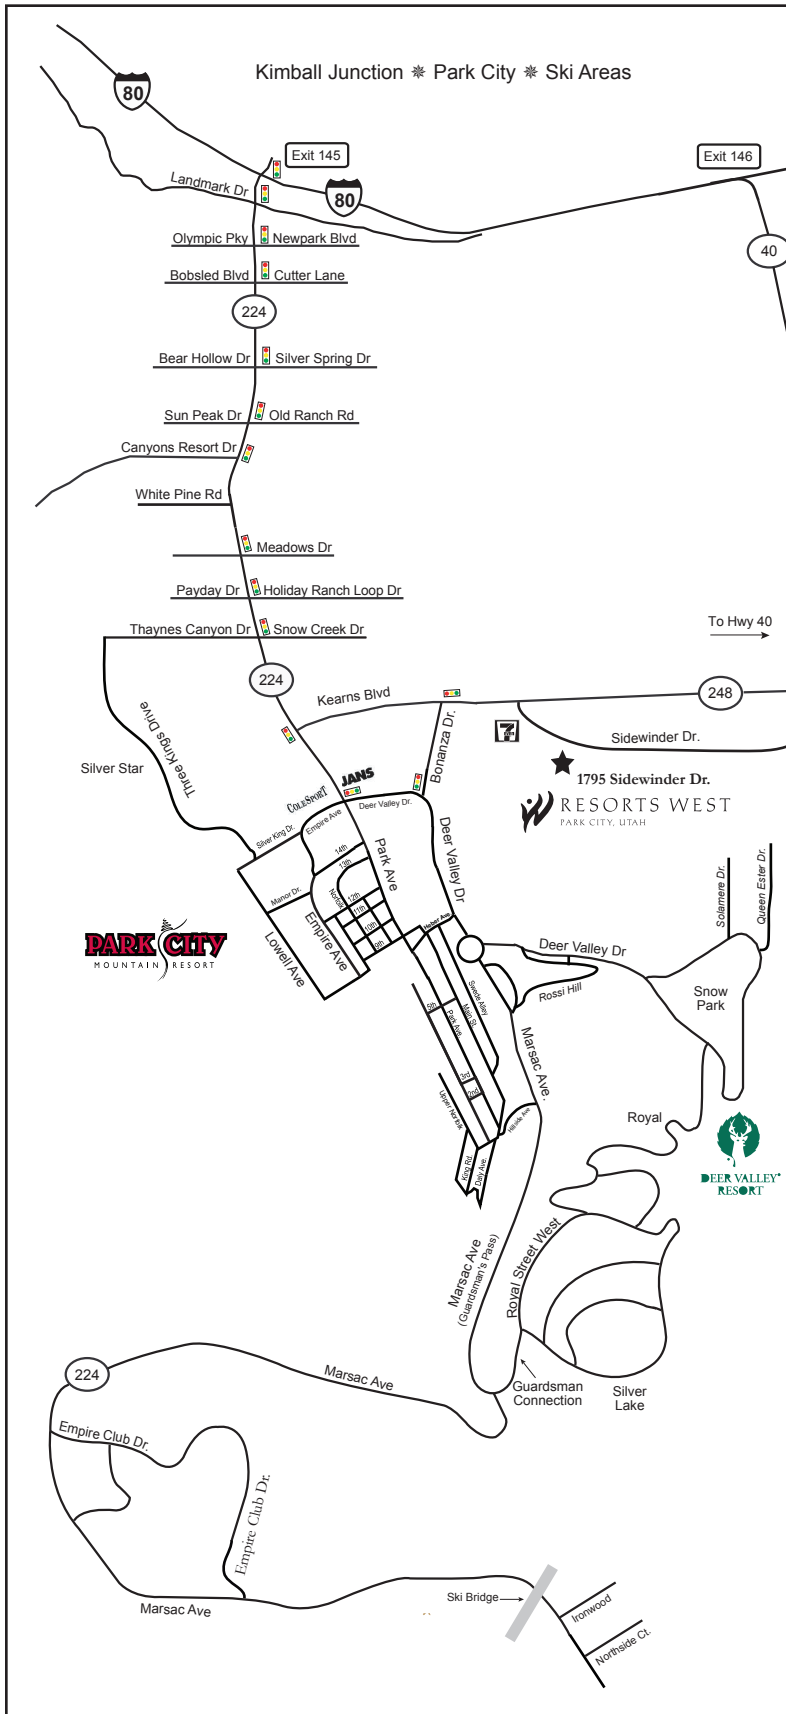

Map To Resorts West

1795 Sidewinder Dr. Ste. 100
Park City, UT 84060

Directions From Interstate 80

- 224 Follow UT-224
go 5.3 mi or about 14 mins
- ↶ Turn left at Kearns Blvd/UT-248
go .6 mi about 1 min
- ↷ Turn right onto Sidewinder Drive
- ↷ Turn right into 3rd parking lot entrance

Directions From Highway 40

- 248 Follow UT-248
go 2.4 mi or about 6 mins
- ↶ Turn left onto Sidewinder Drive
- ↷ Turn right into 3rd parking lot entrance

 **RESORTS WEST**
PARK CITY, UTAH

1795 Sidewinder Drive
Suite 100
Park City, UT 84060
435.655.7006
800.541.9378